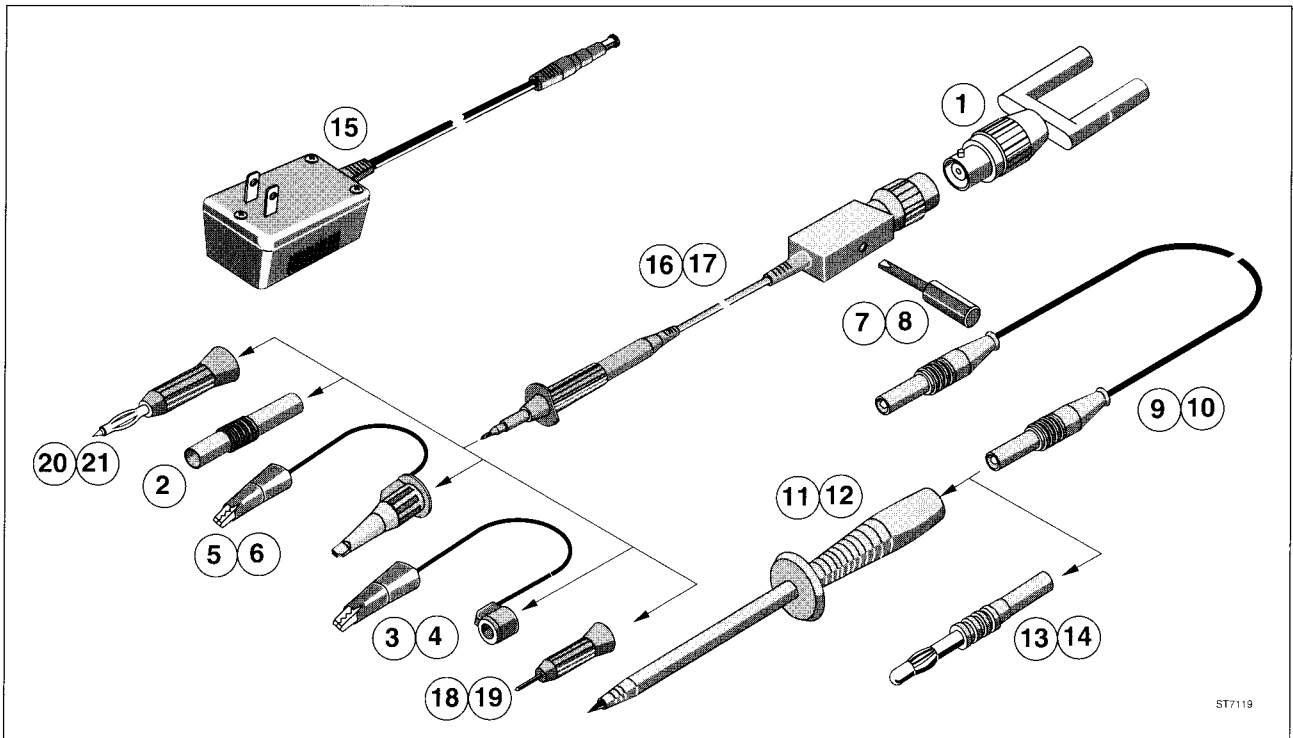

Table 9.7 Accessories replacements Fluke

ORDER NUMBER /MODEL NUMBER	DESCRIPTION	ITEM
PM9086/001	NiCad Battery Pack	-
PM8907/003	Line Voltage Adapter/Battery Charger (North America)	15
PM8918/002	Safety-Designed ScopeMeter Probe Set	16, 17, 18, 19, 3, 4, 7, 8, 2¹⁾
PM9081/001	Safety-Designed Dual Banana Plug to Female BNC Adapter	1
PM9083/001	ScopeMeter Yellow Protective Holster	-
C75	Accessory Case	-
Fluke 916015	Multimeter Test Lead Set	9, 10, 11, 12, 13, 14
Fluke 916010	ProbeTip to Banana Plug Adapter/Adjust adapter	2¹⁾
Fluke 916127	Quick Operating Guide	-
Fluke 916119	ScopeMeter English Users Manual	-
Fluke 916122	ScopeMeter French, Spanish, Italian Users Manual	-
Fluke 931605	Service Manual	-
Fluke 931642	Probe Tip to Banana Plug Adapter RED	20
Fluke 931647	Probe Tip to Banana Plug Adapter GREY	21

Figure 9.6 Accessories replacements Fluke

¹⁾ Item 2 will be replaced by Item 20 + Item 21